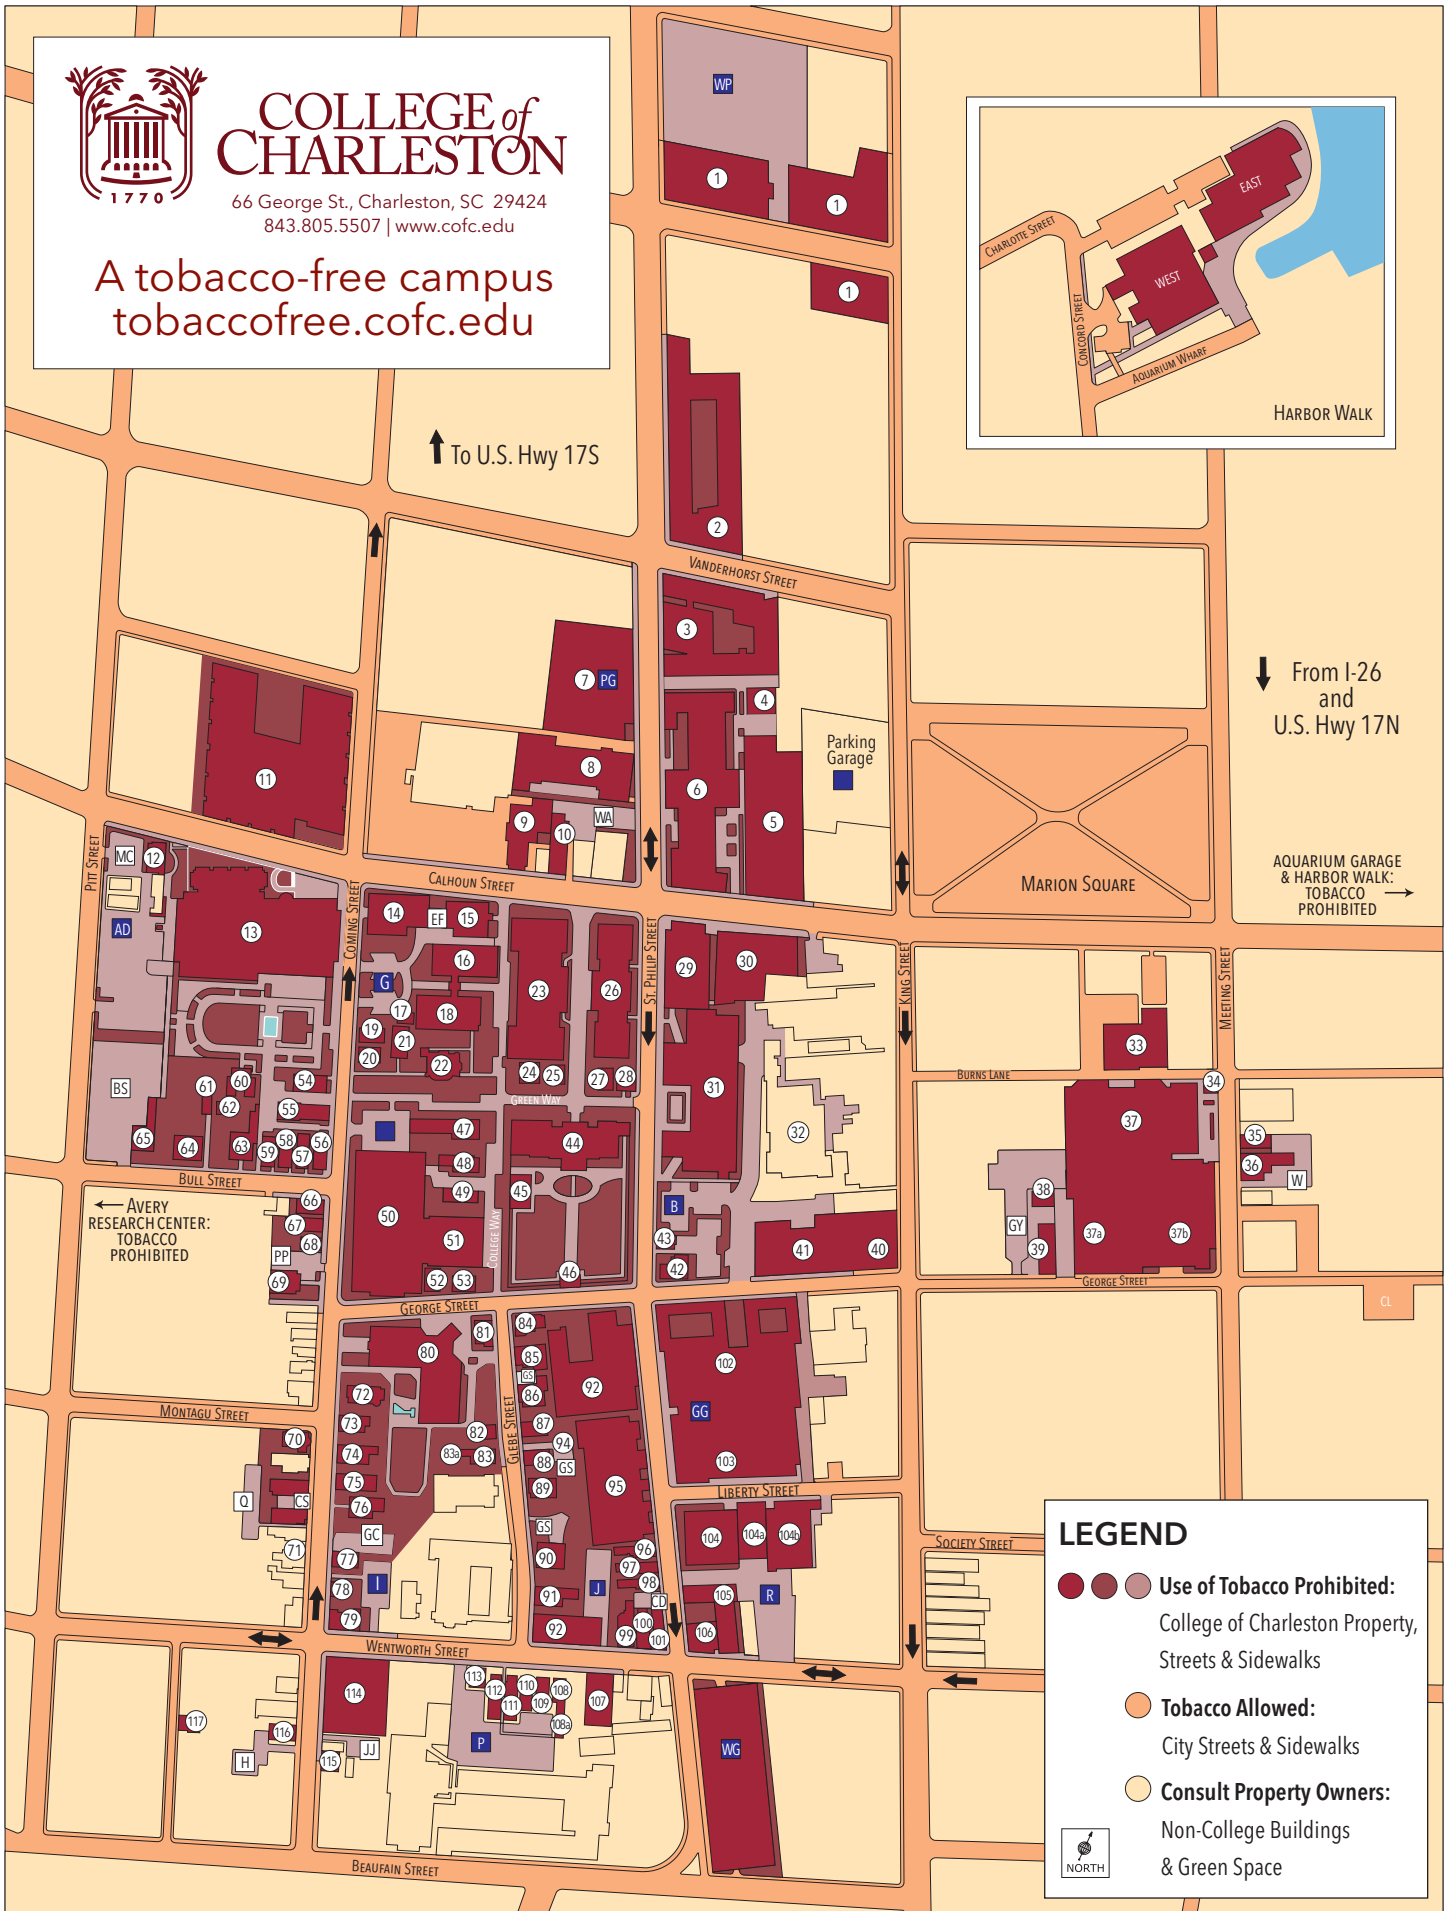

COLLEGE of CHARLESTON

66 George St., Charleston, SC 29424
843.805.5507 | www.cofc.edu

A tobacco-free campus
tobaccofree.cofc.edu

HARBOR WALK

↑ To U.S. Hwy 17S

↓ From I-26 and U.S. Hwy 17N

AQUARIUM GARAGE & HARBOR WALK: TOBACCO PROHIBITED →

← AVERY RESEARCH CENTER: TOBACCO PROHIBITED

LEGEND

- Use of Tobacco Prohibited:**
College of Charleston Property, Streets & Sidewalks
- Tobacco Allowed:**
City Streets & Sidewalks
- Consult Property Owners:**
Non-College Buildings & Green Space

NORTH